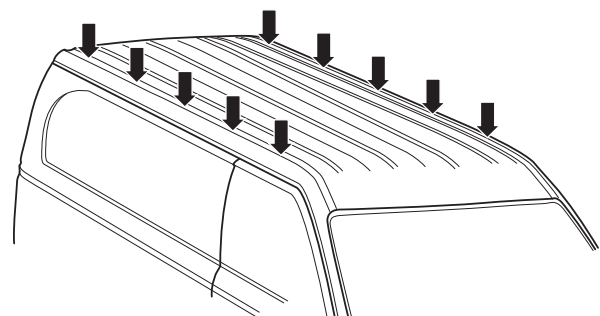

1

Kit 187010

CITROËN Dispatch, 4-dr Van, 16-
CITROËN Jumpy, 4-dr Van, 16-
CITROËN SpaceTourer, 5-dr Bus, 16-
OPEL Vivaro, 4-dr Van, 19-
OPEL Zafira Life, 5-dr Bus, 19-
PEUGEOT Expert, 4-dr Van, 16-

PEUGEOT Traveller, 5-dr Bus, 16-
TOYOTA ProAce, 4-dr Van, 16-
TOYOTA ProAce Verso, 5-dr Bus, 16-
VAUXHALL Vivaro, 4-dr Van, 19-
VAUXHALL Vivaro Life, 5-dr Bus, 19-

ISO 11154-E

This kit is only for vehicles with fixpoint mounting.

1

2