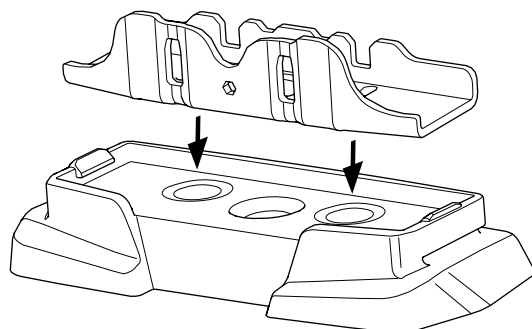

1

Kit 187010

CITROËN Dispatch, 4-dr Van, 16-
CITROËN Jumpy, 4-dr Van, 16-
CITROËN SpaceTourer, 5-dr Bus, 16-
OPEL Vivaro, 4-dr Van, 19-
OPEL Zafira Life, 5-dr Bus, 19-
PEUGEOT Expert, 4-dr Van, 16-

PEUGEOT Traveller, 5-dr Bus, 16-
TOYOTA ProAce, 4-dr Van, 16-
TOYOTA ProAce Verso, 5-dr Bus, 16-
VAUXHALL Vivaro, 4-dr Van, 19-
VAUXHALL Vivaro Life, 5-dr Bus, 19-

ISO 11154-E

This kit is only for vehicles with fixpoint mounting.

1

2