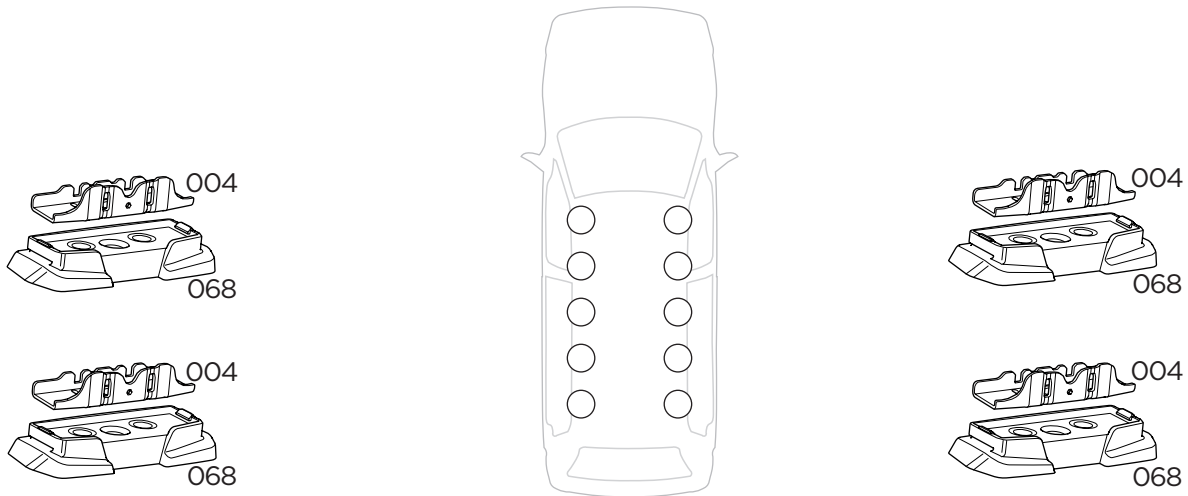

1

Kit 187010

CITROËN Dispatch, 4-dr Van, 16-
 CITROËN Jumpy, 4-dr Van, 16-
 CITROËN SpaceTourer, 5-dr Bus, 16-
 OPEL Vivaro, 4-dr Van, 19-
 OPEL Zafira Life, 5-dr Bus, 19-
 PEUGEOT Expert, 4-dr Van, 16-

PEUGEOT Traveller, 5-dr Bus, 16-
 TOYOTA ProAce, 4-dr Van, 16-
 TOYOTA ProAce Verso, 5-dr Bus, 16-
 VAUXHALL Vivaro, 4-dr Van, 19-
 VAUXHALL Vivaro Life, 5-dr Bus, 19-

ISO 11154-E

This kit is only for vehicles with fixpoint mounting.